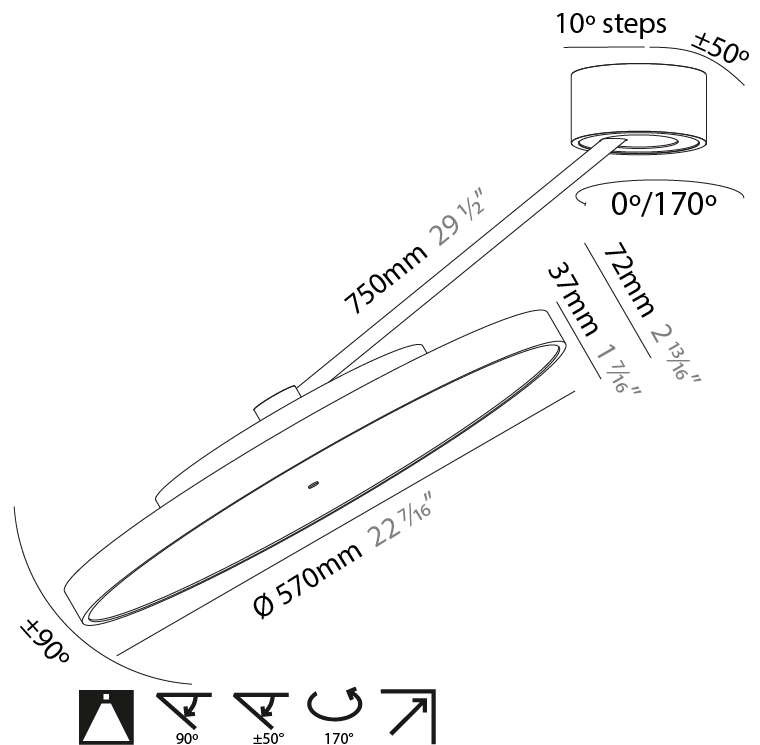

GENERAL

Series: Sign Diva Dancer
Subseries: Sign Diva Dancer
Brand: Prolicht
Division: Architectural
Mounting Type: Suspension
Mounting Location: Ceiling
Subcategory: Pendant

PHYSICAL

Shape: Round
Diameter (mm): 570
Diameter (in): 22 ⁷/₁₆
Height (mm): 870
Depth (mm): 72
Height (in): 34 ¹/₄
Depth (in): 2 ¹³/₁₆
Extension (mm): 750
Extension (in): 29 ¹/₂
Light Distribution: Adjustable / Direct
Weight (kg): 4.660
Weight (lbs): 10.273
Diffuser: PMMA - Opal / Micro-Prism / Sparkling Secret / Vintage Industrial
Fixture Finish: SSR / BKV / CWI / CRY / HAB / UFT / ITA / RUA / FTG / MYG / LOD / PUS / FRO / FUP / KIA / POP / BLS / SPG / MEY / GOH / GUM / CHC / COM / ABZ / JAG / OBR / MOS / ROR
Fixture Material: Extruded Aluminum / Steel

ELECTRICAL

Lamp Type: LED (Zhaga Standard)
Input Wattage (W): 49
Dimming: Tri-Mode (Non-Dimming and Phase Dimming (120Vac only) and 0-10V Dimming)
Driver Included: Yes
Driver Location: Integrated
Driver Type: Constant Current - Universal
Driver Class: Class 2
Input Voltage (V): 120 - 277
Constant Current (MA): 350

LED

Color Temperature (*K): 2700 / 3000 / 3500 / 4000
Max. Delivered Lumen (lm): 4978 / 5337 / 5384 / 5494
Nominal Lumen (lm): 6199 / 6646 / 6705 / 6842
CRI: >90 CRI
Lamp Life (hrs): 50000

OPTICAL

Adjustability: Rotational Canopy 170°; Tilting Canopy ±50°; Tilting Head ±90°

RATINGS AND CERTIFICATIONS

Certified By: Certified for North American Standards
IP rating: IP20